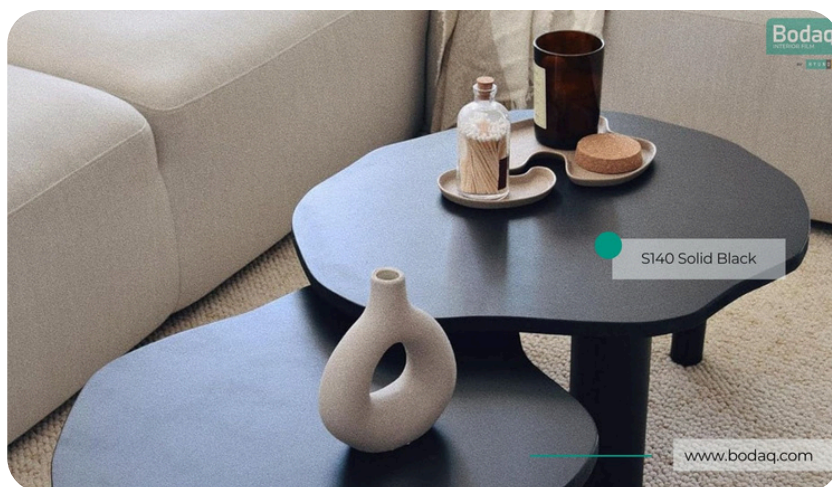

S140 Solid Black

Solid Colors Collection

The S140 Solid Black is the ultimate expression of sophistication and modernity. Its deep, rich black tone offers a bold and striking look, making it an ideal choice for both residential and commercial applications. Whether used as a sleek backdrop or as a dramatic accent, this pattern brings a sense of luxury and refinement to any space.

Pattern Specs

- Class A – ASTM E84 Fire Classification
- Roll size: 4 ft x 164 ft
- Roll weight: *approx. 55 lb.*
- Thickness: 0.015 ~ 0.016 in
- Width: 48 in
- Length: 2000 in

Pattern Page