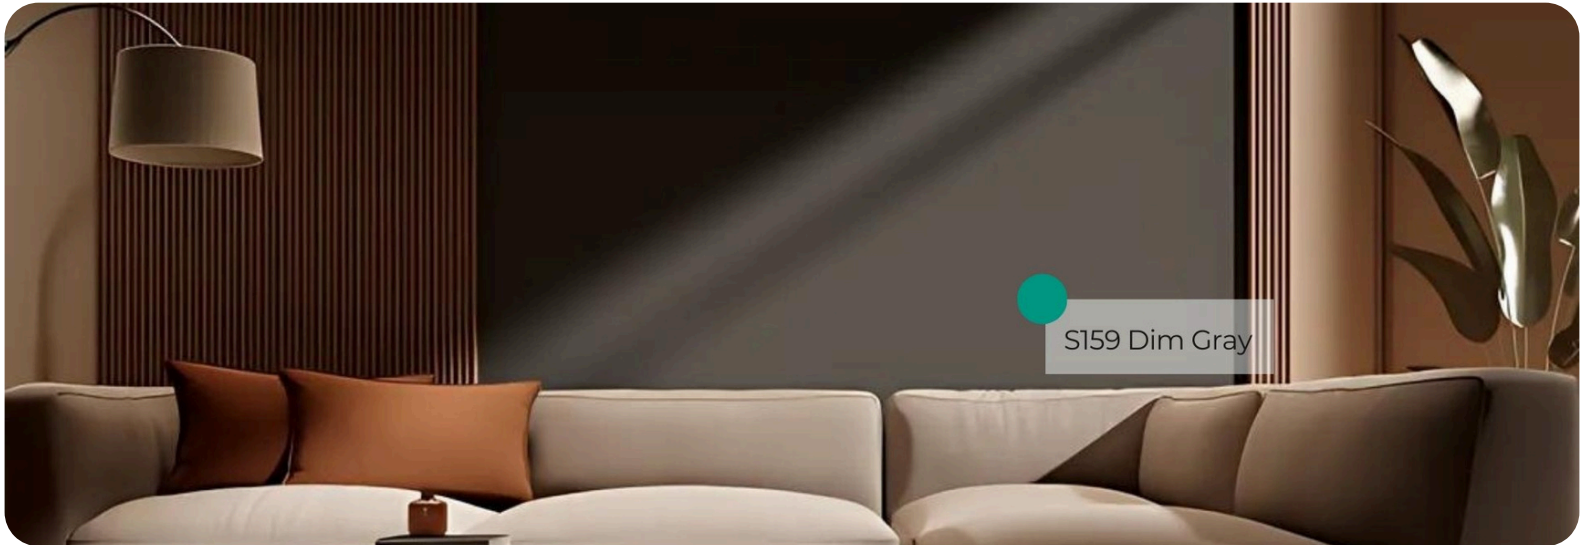

Applications Inspiration